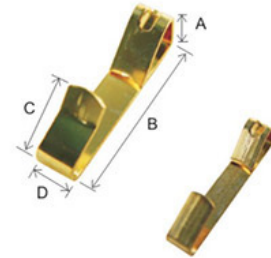

Material: Steel

Surface Treatment: BP/FB/AB

Item NO. : HT055

75 LBS Three Nail Pro-Hanger

Product Information

Material: Steel

Surface Treatment: BP/FB/AB

Item NO. : HT054

Standard Picture Hangers

Product Information

Material: Steel

Item NO.	Load Value	Surface Treatment	Dimensions(mm)				Nail Size (Inch)
			A	B	C	D	
HT036	1 LBS	NP/BP/CP/ZP	4.8	16.0	7.8	4.0	1.4X3/4"
HT035	5 LBS	NP/BP/CP/ZP	5.0	18.3	8.8	4.0	1.4X3/4"
HT034	10 LBS	NP/BP/CP/ZP	5.0	20.8	8.8	4.0	1.4X3/4"
HT033	20 LBS	NP/BP/CP/ZP	6.4	23.8	10.3	5.0	1.5X 1 "
HT032	30 LBS	NP/BP/CP/ZP	6.3	26.2	11.0	5.0	1.5X 1 "
HT031	40 LBS	NP/BP/CP/ZP	8.2	31.7	13.7	6.5	2.1X1-1/2"
HT030	50 LBS	NP/BP/CP/ZP	8.0	36.6	13.4	6.5	2.1X1-1/2"
HT029	100 LBS	NP/BP/CP/ZP	12.0	43.0	19.0	9.0	2.1X1-1/2"

Adjustable Picture Hanger

Product Information

Material: Steel

Surface Treatment: ZP

Item NO. : HT009

Push Pin Hanger (Colonial Type)

Product Information

Material: Zinc Alloy