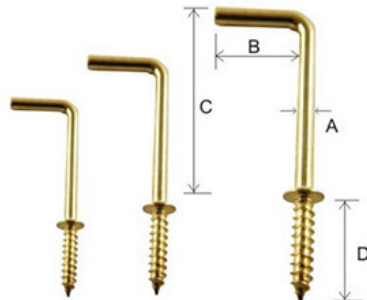

Cup Hook

Product Information

Material: Steel,Brass

Unit:mm

Iten NO.	Size (Inch)	Surface Treatment	Dimensions			
			A	B	C	D
CT2001/2	1/2"	ZP,YZP,NP,BP,PVC,Painted	2.0	6.0	13.0	7
CT2005/8	5/8 "	ZP,YZP,NP,BP,PVC,Painted	2.0	8.0	16.0	8
CT2403/4	3/4"	ZP,YZP,NP,BP,PVC,Painted	2.4	10.0	19.0	11
CT2507/8	7/8"	ZP,YZP,NP,BP,PVC,Painted	2.4	12.0	22.0	11
CT2501	1"	ZP,YZP,NP,BP,PVC,Painted	2.5	13.0	25.0	11
CT3011/8	1-1/8"	ZP,YZP,NP,BP,PVC,Painted	3.0	17.0	28.0	14
CT3011/4	1-1/4 "	ZP,YZP,NP,BP,PVC,Painted	3.0	18.0	32.0	14
CT3311/2	1-1/2"	ZP,YZP,NP,BP,PVC,Painted	3.3	21.0	38.0	17
CT3313/4	1-3/4 "	ZP,YZP,NP,BP,PVC,Painted	3.3	27.0	45.0	17
CT3702	2"	ZP,YZP,NP,BP,PVC,Painted	3.7	30.0	51.0	17

Shoulder Hook

Product Information

Material: Steel,Brass

Unit:mm

Iten NO.	Size (Inch)	Surface Treatment	Dimensions			
			A	B	C	D
JT2001/2	1/2"	ZP,YZP,NP,BP,PVC,Painted	2.0	6.0	13.0	8.0
JT2005/8	5/8"	ZP,YZP,NP,BP,PVC,Painted	2.0	6.0	16.0	7.0
JT2403/4	3/4"	ZP,YZP,NP,BP,PVC,Painted	2.4	7.0	19.0	11.0
JT2407/8	7/8 "	ZP,YZP,NP,BP,PVC,Painted	2.4	8.6	22.0	11.0
JT2501/1	1"	ZP,YZP,NP,BP,PVC,Painted	2.5	10.0	25.0	11.0
JT3011/4	1-1/4 "	ZP,YZP,NP,BP,PVC,Painted	2.9	12.4	32.0	14.0
JT3311/2	1-1/2 "	ZP,YZP,NP,BP,PVC,Painted	3.3	16.0	38.0	17.0
JT3702	2"	ZP,YZP,NP,BP,PVC,Painted	3.7	17.0	51.0	17.0

Safety Cup Hook with Clip

Product Information

Material: Zinc Alloy

Unit:mm

Item NO.	Size (Inch)	Surface Treatment	Dimensions		
			A	B	C
HS065	1-1/4"	BP/NP/Painted	-	-	34.2
HS066	8/7"	BP/NP/Painted	-	-	24.4

Product Information

Material: ABS

Item NO. : HP003

Claw E-Z Hook

Product Information

Material: Steel

Surface Treatment: ZP

Item NO.	Load Value	Surface Treatment	Dimensions		
			A	B	C
HT061	60 LBS	ZP	-	-	-
HT062	10 LBS	ZP	-	-	-